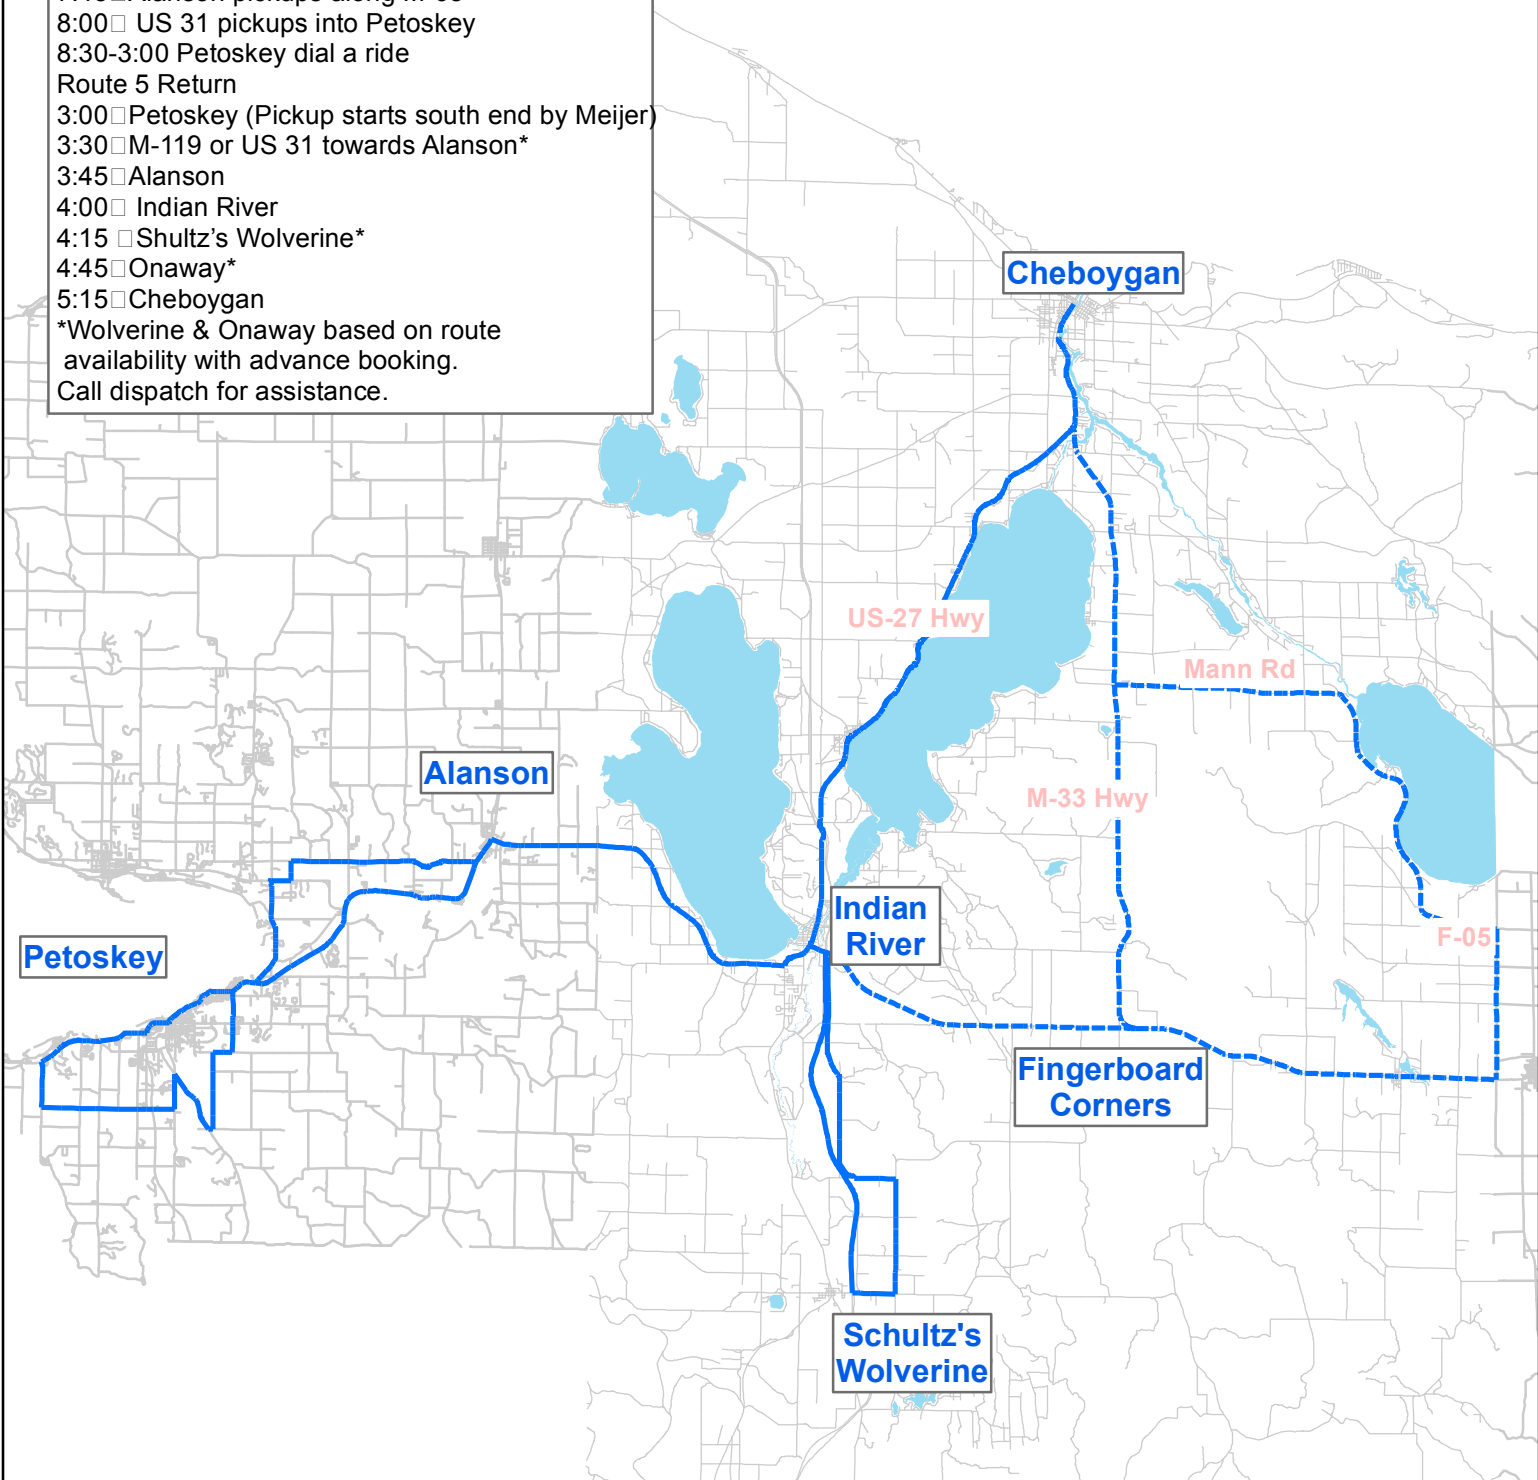

# Straits Regional Ride Route 5

Route 5 M/T/W/TH/F□□□  
 Cheboygan to Petoskey□□□  
 6:15-20□ Cheboygan City limit pickups  
 6:50□ Topinabee pickups along US 27  
 7:10□ Shultz's Wolverine\*  
 7:30□ Burger King Indian River  
 7:45□ Alanson pickups along M-68  
 8:00□ US 31 pickups into Petoskey  
 8:30-3:00 Petoskey dial a ride  
**Route 5 Return**  
 3:00□ Petoskey (Pickup starts south end by Meijer)  
 3:30□ M-119 or US 31 towards Alanson\*  
 3:45□ Alanson  
 4:00□ Indian River  
 4:15□ Shultz's Wolverine\*  
 4:45□ Onaway\*  
 5:15□ Cheboygan  
 \*Wolverine & Onaway based on route availability with advance booking.  
 Call dispatch for assistance.

— Standard Route  
 - - - Alternate Route Based on Availability