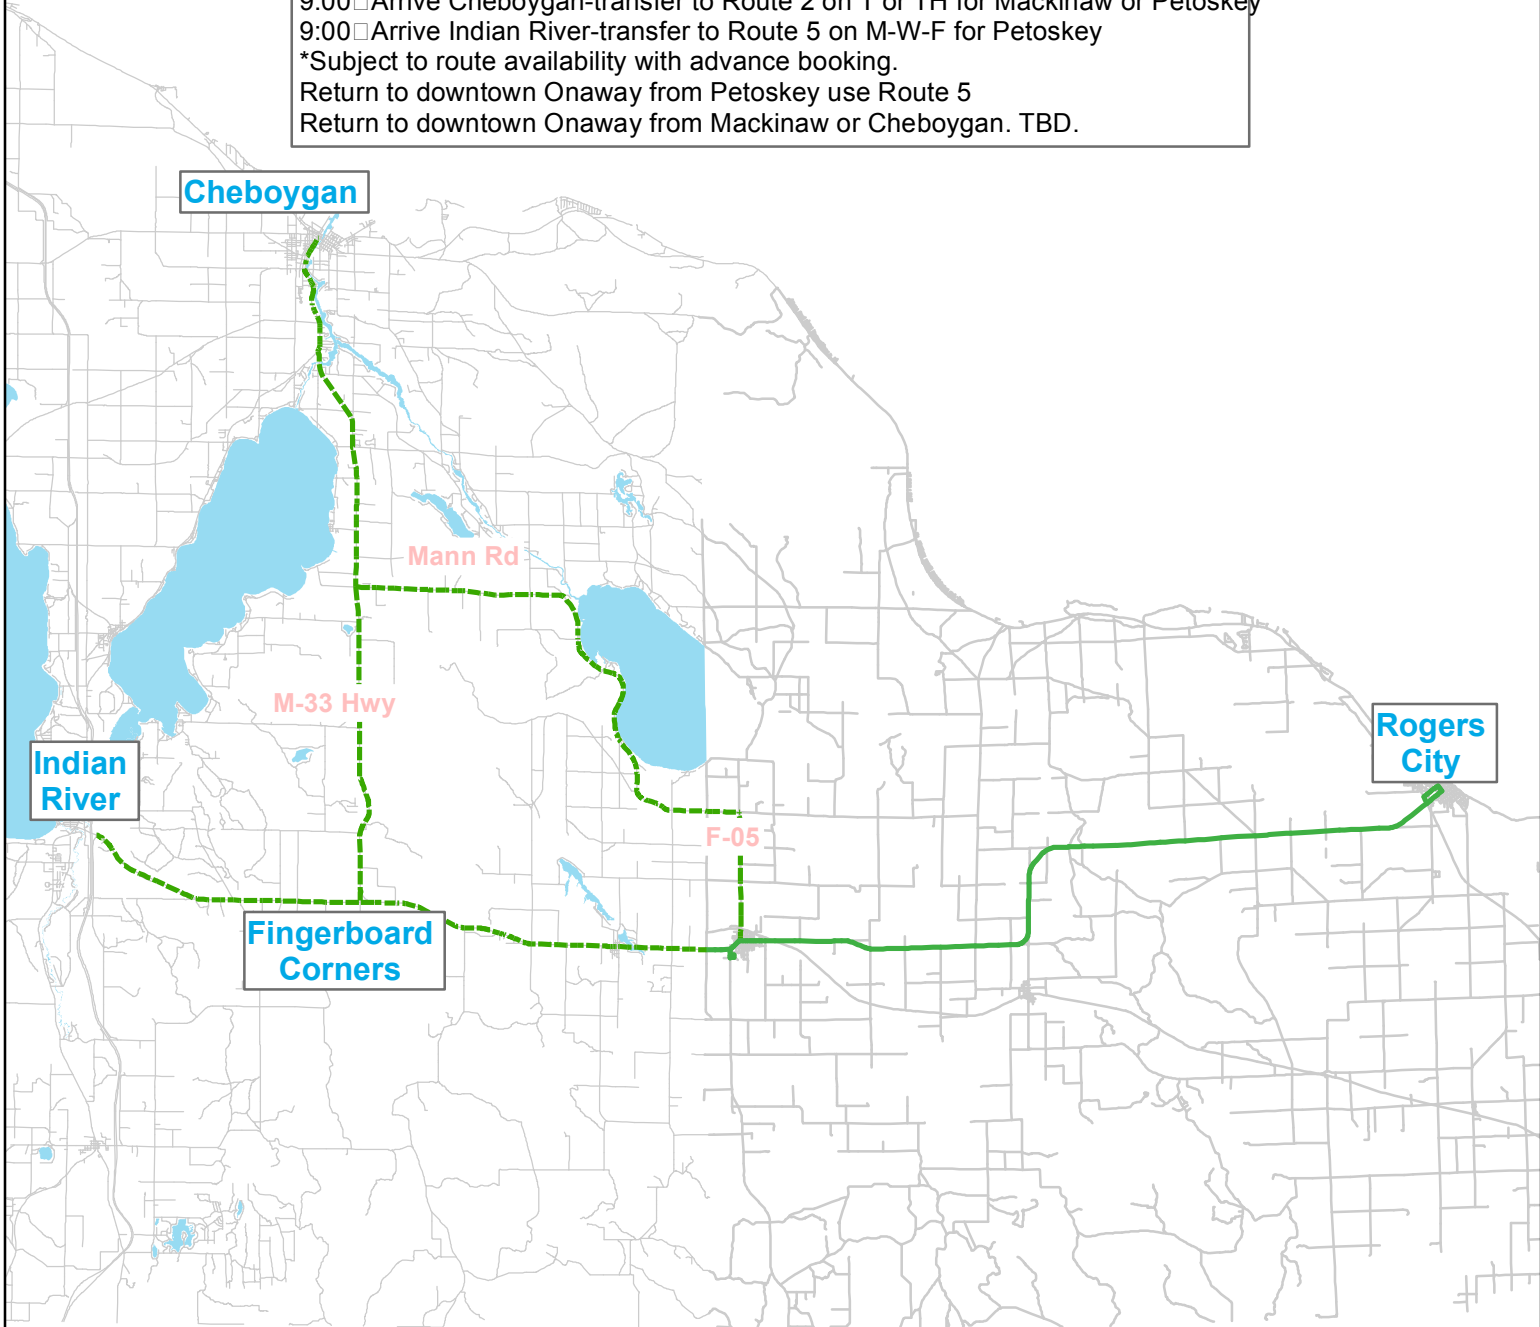

Straits Regional Ride COP Route

COP Route is determined by season
6:00 □ Rogers City
8:00 □ Onaway School
8:15 □ Pick up in Onaway-transport to Cheboygan or Indian River*
9:00 □ Arrive Cheboygan-transfer to Route 2 on T or TH for Mackinaw or Petoskey
9:00 □ Arrive Indian River-transfer to Route 5 on M-W-F for Petoskey
*Subject to route availability with advance booking.
Return to downtown Onaway from Petoskey use Route 5
Return to downtown Onaway from Mackinaw or Cheboygan. TBD.

— Standard Route
- - - Route based on ridership and availability of route